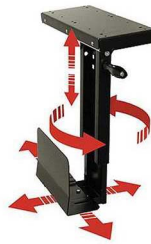

Queen & Double

Single

* Double bed size option includes overhead shelf for pillow storage

LH Wardrobe

RH Wardrobe

LH/RH Bookcase
& LH/RH Bookcase Door

Desk 1200/1500/1800

Desk 1200/1500/1800 w/
RH Desk Return 1200

Desk 1200/1500/1800 w/
LH Desk Return 1200

Keyboard Tray

Pencil Tray

CPU Holder

Drawer Pedestal
White

Drawer Pedestal
Black

Requested
image from
Mckenzie

Bedside Access