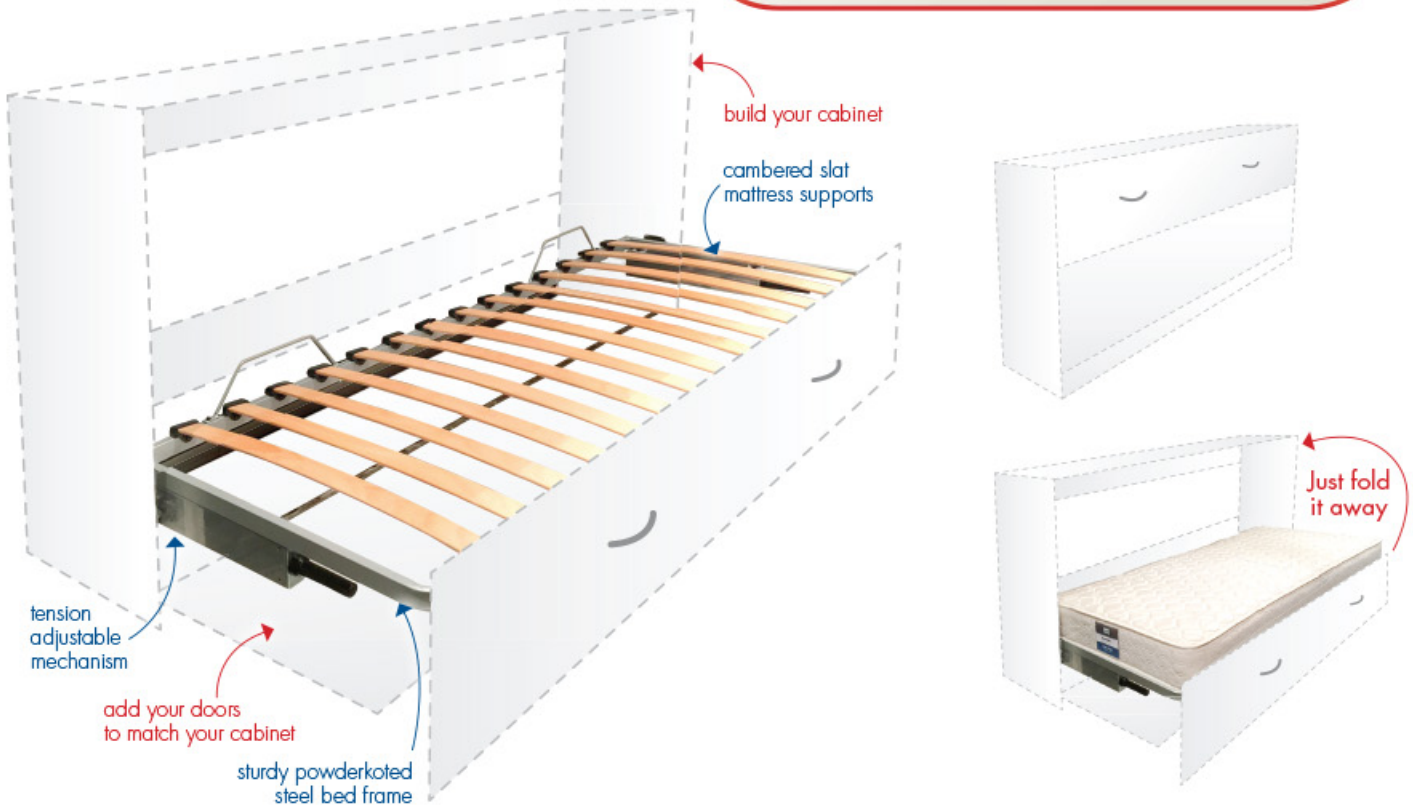

LOWLINE SINGLE FOLD DOWN DOOR™ wall bed mechanism

The Pardo Lowline Single wall bed mechanism is ideal for low height applications. This mechanism has all the features of the Fold Down Door system and is lightweight. Ideal for hospitals, workplaces and kids room.

✓ *Imported European Quality*