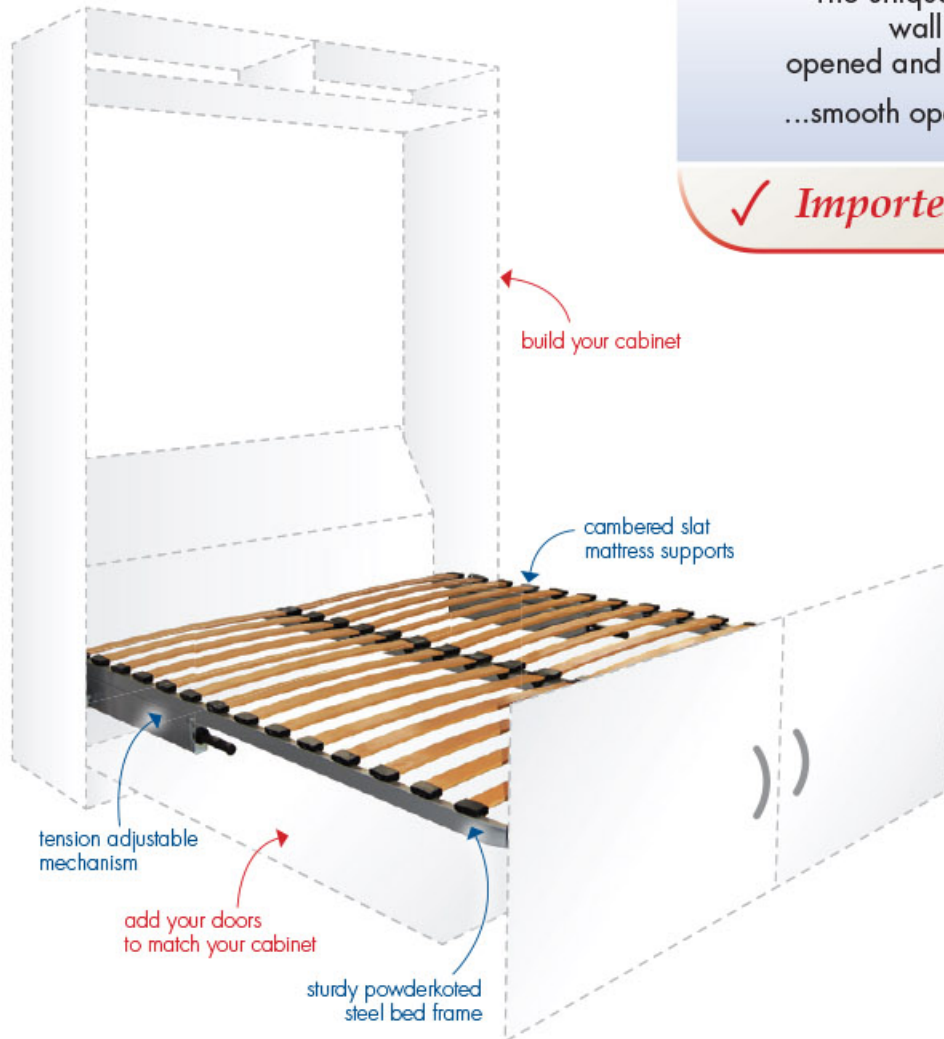

The unique Pardo Fold Down Door wall bed mechanism is opened and closed in one easy motion ...smooth operation and very functional

✓ *Imported European Quality*