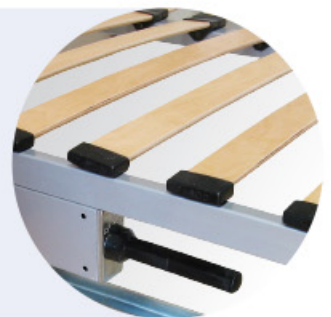

WHAT'S INCLUDED IN YOUR DELIVERY?

MECHANISM INCLUDES

- Sturdy one piece welded steel bed frame
- Cambered beech slat mattress supports in flexi cups
- Tension adjustable fully enclosed mechanism
- Mounting brackets, bolts & screws
- Cabinet cutting list guide
- Comprehensive installation instructions
- 5 year warranty