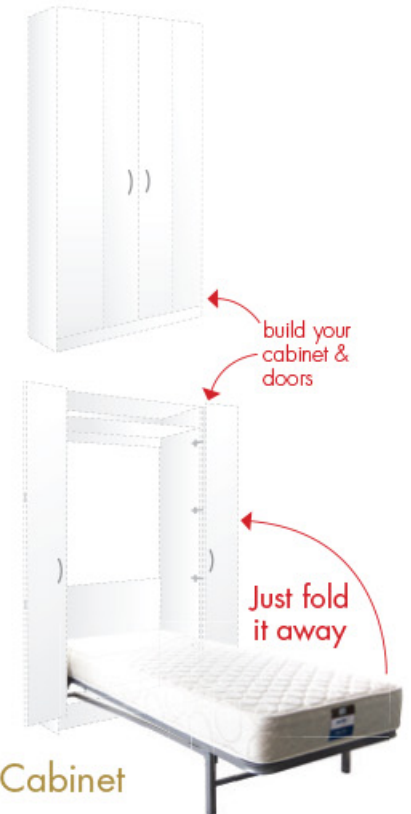

DIY MECHANISM STAND ALONE™ wall bed mechanism

If you prefer do-it-yourself, the Pardo DIY Mechanism will suit you perfectly. This stand alone option is cost effective and easy to install ...and can be combined with our DIY Bi Fold Door cabinet for the complete solution.

✓ *Imported European Quality*

Install independent or with Bi-Fold Door Cabinet

WHAT'S INCLUDED IN YOUR DELIVERY?

MECHANISM INCLUDES

- Sturdy one piece welded steel bed frame
- Cambered beech slat mattress supports in flexi cups
- Fully enclosed spring mechanism
- Mounting brackets, bolts & screws
- Cabinet cutting list guide
- Comprehensive installation instructions
- 5 year warranty